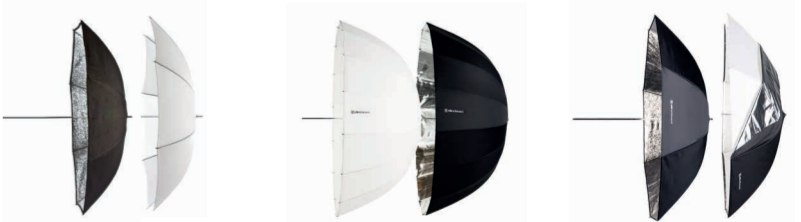

ECO Umbrella Kit (26062)
Umbrella Portrait Kit (26363)
Umbrella To Go Kit (26362)